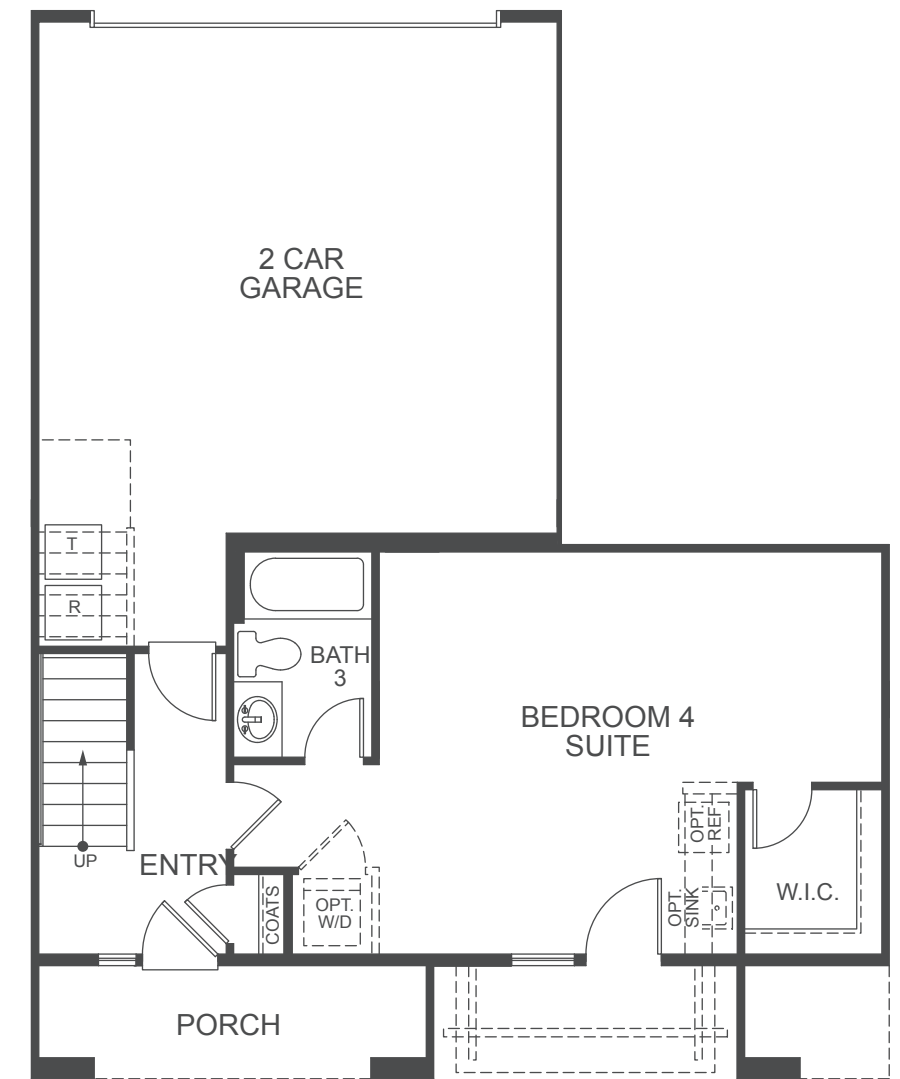

PLAN 4

• 1,966 Square Feet • 2 Stories • 3 Beds • 2 Baths • 2 Car Garage

* Optional suite with 3rd full bath, kitchenette and laundry in lieu of bonus room

FIRST FLOOR

SECOND FLOOR

* OPT. BEDROOM 4 SUITE