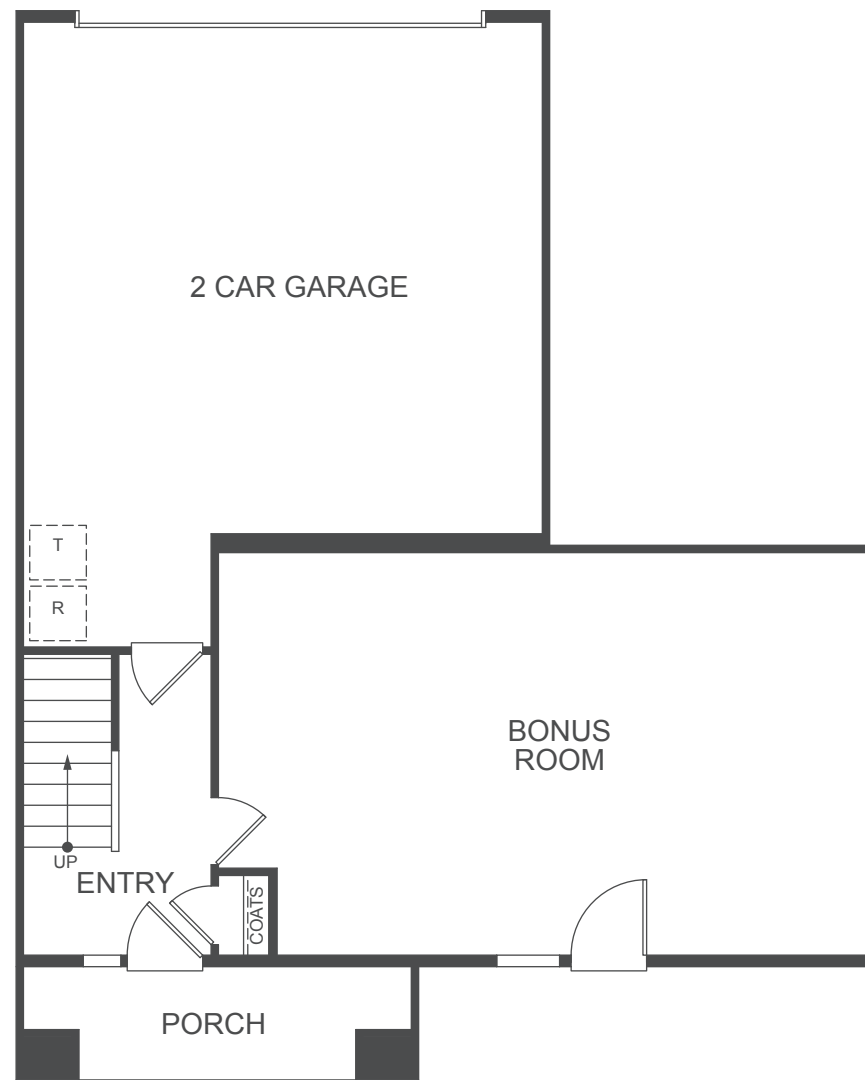

PLAN 4

• 1,966 Square Feet • 2 Stories • 3 Beds • 2 Baths • 2 Car Garage

* Optional suite with 3rd full bath, kitchenette and laundry in lieu of bonus room

FIRST FLOOR

SECOND FLOOR

* OPT. BEDROOM 4 SUITE